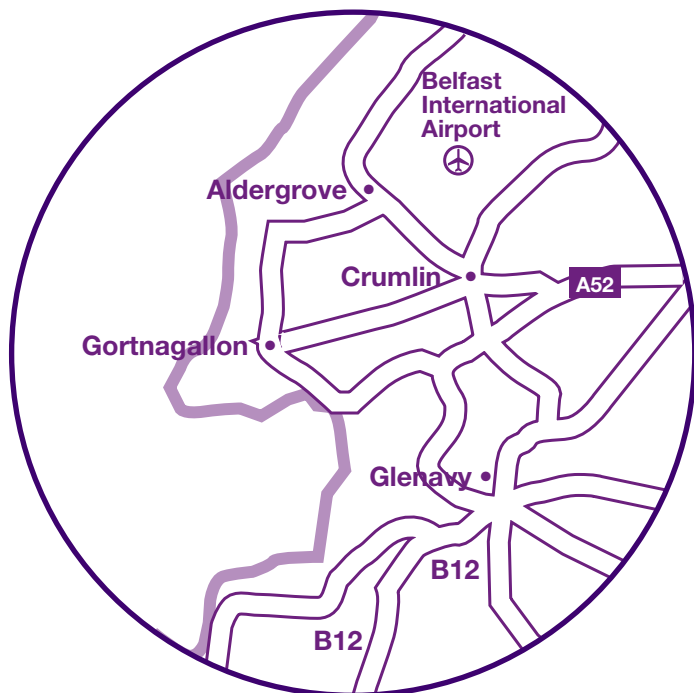

Aldergrove Regional Resettlement Centre

career
transition
partnership

The Ministry of Defence
working with
Right Management Consultants

Aldergrove Regional Resettlement Centre
RAF Aldergrove
Northern Ireland
BFPO 808

Tel: 02894 421639
Fax: 02894 421638
Mil. phone: 9491 31639
Mil. fax: 9491 31638
Main email: rrcaldergove@ctp.org.uk
Web: www.ctp.org.uk

By Road:

from all directions follow signs for International Airport. Take turning for **Killead** and drive through village. At T junction, turn right and immediate left and follow road directly into military checkpoint. Enter main gate, continue over speed bump and turn into the first car park on the left opposite the medical centre. Walk over the road and turn right, walk past the building next to the Medical centre and turn left at the closed Gate; the pedestrian entrance is on the right hand side of the closed gate. The centre is on your right once through the gate. There are no local buses or trains within easy access of RAF Aldergrove. Service leavers are restricted from using public transport although may use one of the approved and security cleared taxi companies. Details of these can be obtained from the Security Advice Centre on mil **9491 31340** or civ **02894 421340**.