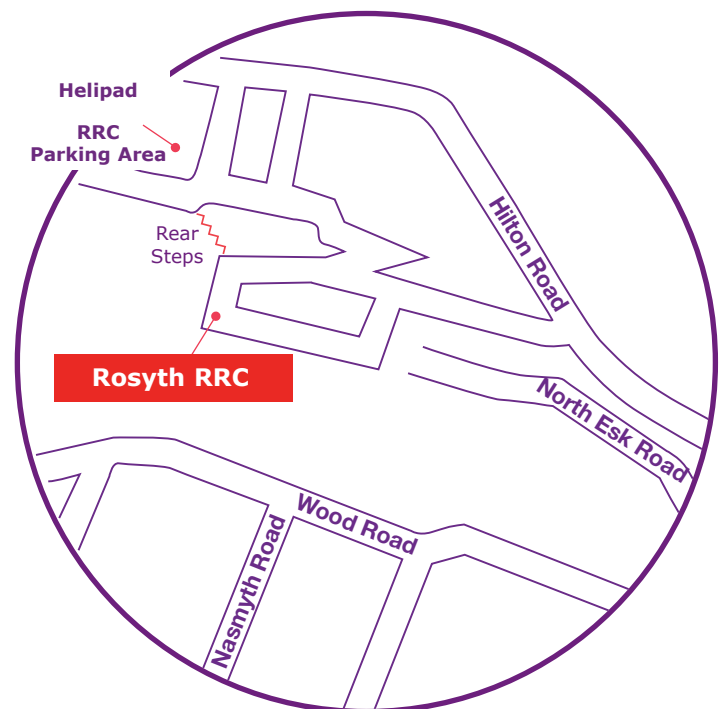

Tel 01383 349030

Rosyth Regional
Resettlement Centre