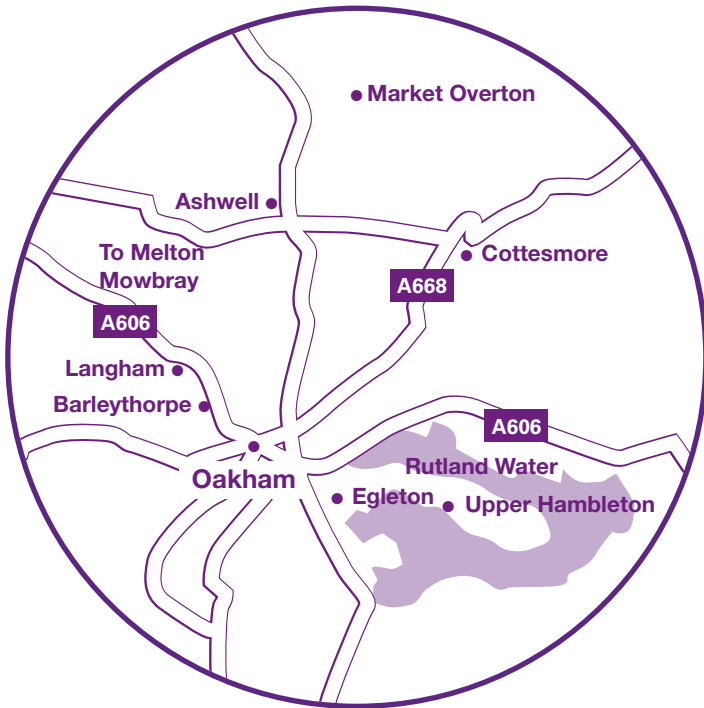

Cottesmore Regional Resettlement Centre

Cottesmore Regional Resettlement Centre
Kendrew Barracks
Cottesmore
Oakham
Rutland
LE15 7BL
Tel: 01572 379300
Main email: rccottesmore@ctp.org.uk
Web: www.ctp.org.uk

Directions

After entering through the main gate, take the first turning on the left opposite the Spar shop. Almost immediately, take the next left hand turning and follow the road a short way until you see an entrance into a large car park on your right.