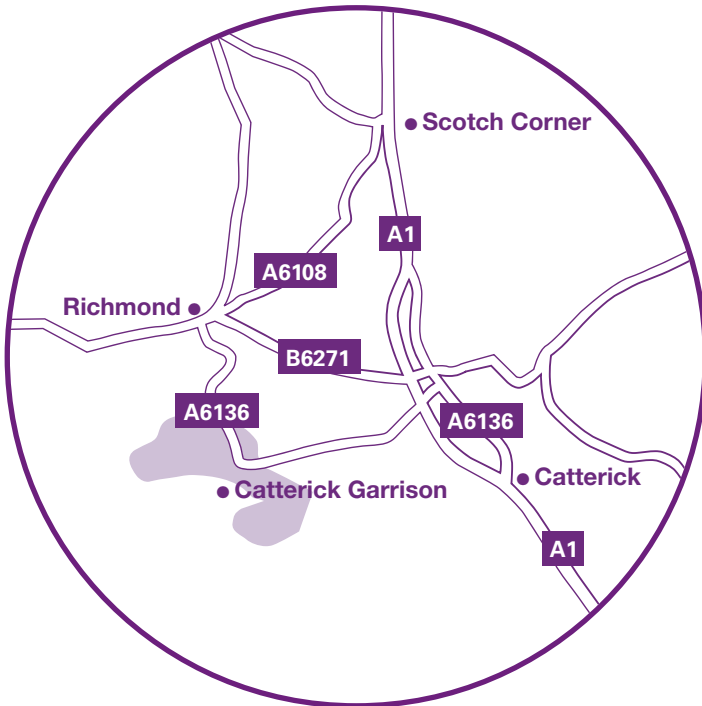

Catterick Regional Resettlement Centre

Catterick Regional Resettlement Centre
St Aidan's Road
Catterick Garrison
North Yorkshire
DL9 3AY

Tel: 01748 481070
Main email: rrccatterick@ctp.org.uk
Web: www.ctp.org.uk

By Road

After leaving the A1, follow the signs to Catterick Garrison, joining the A6136 at Catterick Racecourse/Catterick Bridge Hotel. Follow this road for about 3 miles passing Lidl and Colburn Village.

At the Hildyard Row/Whiteshop's traffic lights continue forward with Darlington College at Catterick on your left and CAST(N) on your right until arriving at the CAMP CENTRE Roundabout with ALDI on your right.

Take the 3rd exit at the roundabout in the direction of Richmond and continue up the hill, past Tesco/McDonalds on your left, RMP/Police station on your right. At the next roundabout take the 1st exit, in the direction of Hipswell Road West.

Once on Hipswell Road West, take the 2nd turning on the right where you will see the "Regional Resettlement Centre Catterick" sign and turn onto St Aidans Road. (Please do not park on St Aidans Road). Continue towards the RRC main gate and follow this road to the right, with the fence on your left, and you will see the main car park.