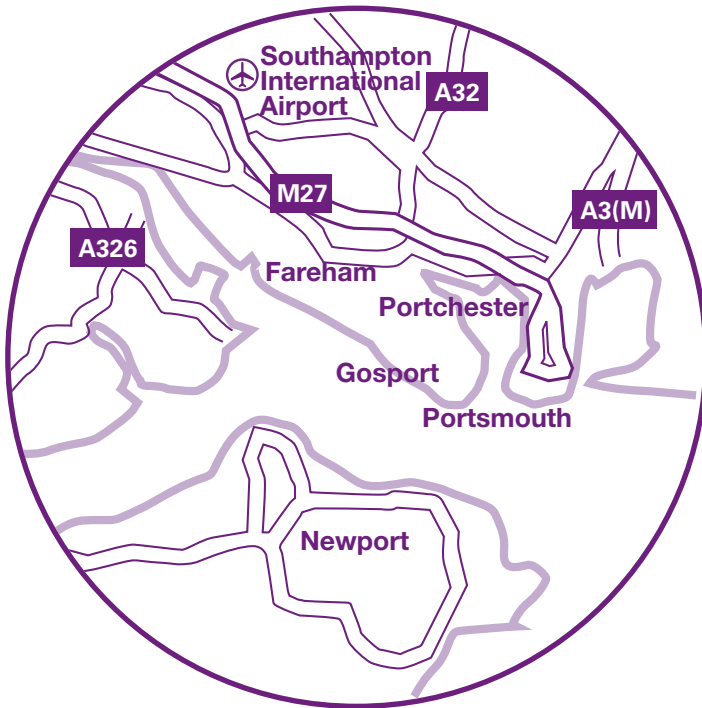

Portsmouth Resettlement Centre

Portsmouth Resettlement Centre
HMS Nelson
Portsmouth
PO1 3HH

Tel: 02394 200950
Main email: rcportsmouth@ctp.org.uk
Web: www.ctp.org.uk

By Road

From M27 enter Portsmouth via M275. Follow signs for Historic Ships then HM Naval Base. Enter Naval Base via Trafalgar Gate on Flathouse Road, via Prospect Road. Obtain Car Pass from Pass Office then proceed to **HMS Nelson** via Anchor Gate. Once inside **HMS Nelson**, park in any available space and head for Rodney Block.

By Rail

Alight at Portsmouth & Southsea station. Walk 300 metres through Victoria Park to Queen Street road junction with traffic lights adjacent to **HMS Nelson** Main Gate.

Tel: 02394 200950

Portsmouth
Resettlement Centre