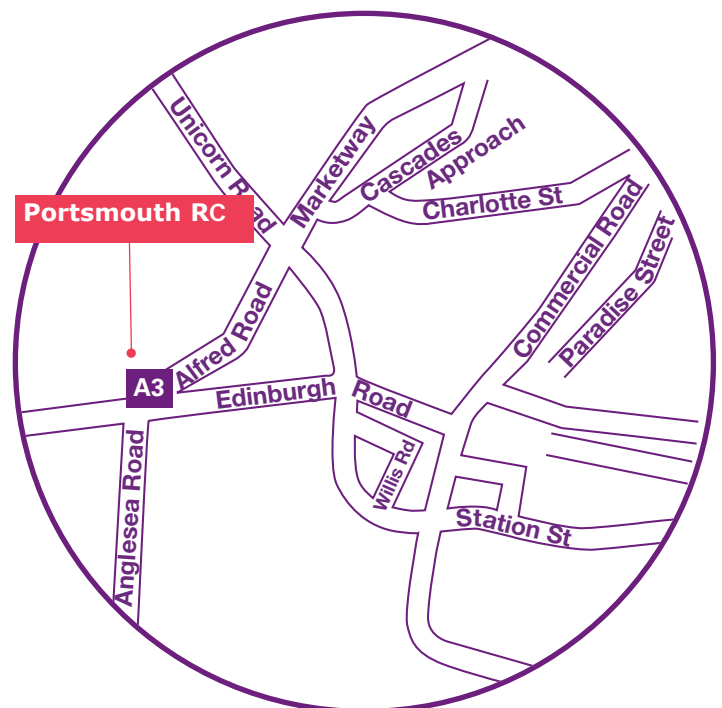

Portsmouth Resettlement Centre

Portsmouth Resettlement Centre
HMS Nelson
Portsmouth
PO1 3HH

Tel: 02394 200950
Main email: rcportsmouth@ctp.org.uk
Web: www.ctp.org.uk

By Road

From M27 enter Portsmouth via M275. Follow signs for Historic Ships then HM Naval Base. Enter Naval Base via Trafalgar Gate on Flathouse Road, via Prospect Road. Obtain Car Pass from Pass Office then proceed to **HMS Nelson** via Anchor Gate. Once inside **HMS Nelson**, park in any available space and head for Rodney Block.

By Rail

Alight at Portsmouth & Southsea station. Walk 300 metres through Victoria Park to Queen Street road junction with traffic lights adjacent to **HMS Nelson** Main Gate.

Tel: 02394 200950

Portsmouth
Resettlement Centre