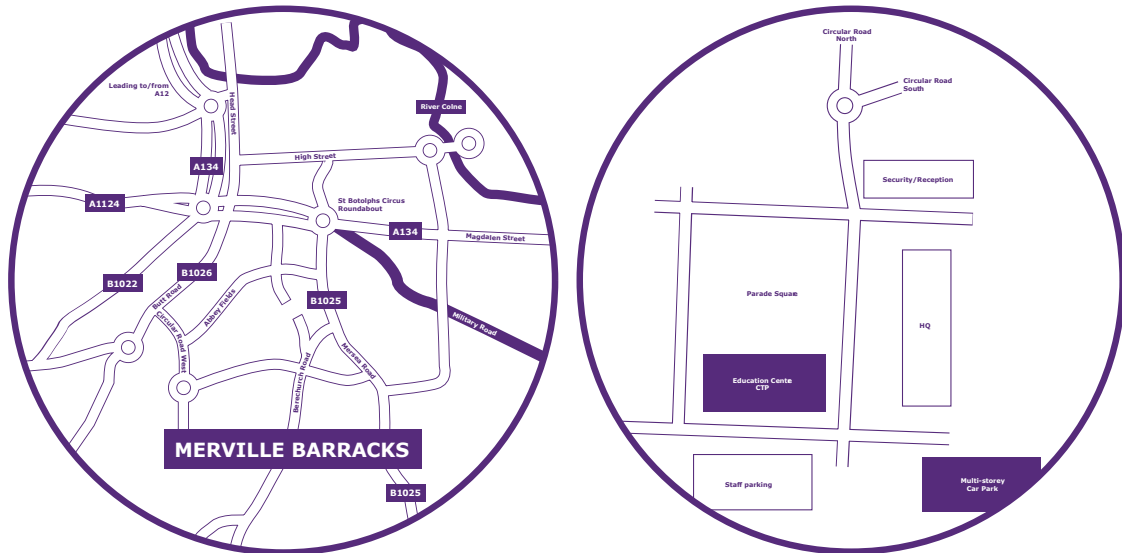

## TRAVEL BY ROAD

There are 2 main ways of approaching RC Colchester; from the A12 northbound and the A12 southbound.

### A12 NORTHBOUND

Leave the A12 at the second exit sign posted Colchester Centre and turn left at the first roundabout onto Cymberline Way. Then take the third exit at the next roundabout; second exit at the following roundabout (Westway); first exit at the third roundabout (Southway) and third exit at the next roundabout (Mersea Road). Take the second turning on the right into Berechurch Road and the second turning on the right again into Circular Road South. At the roundabout turn left into Merville Barracks.

### A12 SOUTHBOUND

Leave the A12 at the first exit for Colchester. At the roundabout at the top of the slip road take the second exit into Ipswich Road. Continue along this road until you reach a double mini-roundabout. Take the first exit off the first roundabout and the second exit off the second roundabout. At the next mini-roundabout take the second exit into East Street. Take the first exit at the next mini-roundabout into Brook Street. At the first set of traffic lights turn right. Take the first exit at the next roundabout into Mersea Road. Take the second turning on the right into Berechurch Road and the second turning on the right again into Circular Road South. At the roundabout turn left into Merville Barracks.

## TRAVEL BY RAIL

Colchester is served by a mainline railway from London and Norwich. Colchester North Station is located in the Mile End area north of the town, about 3 miles from Merville Barracks. It is suggested that Colchester Town Station is not used because even though it is closer to the barracks, it involves a change of trains at Colchester main line station. Once inside the main gate, head straight along the road, and the Resettlement Centre is the large building on the right, just past the parade ground.