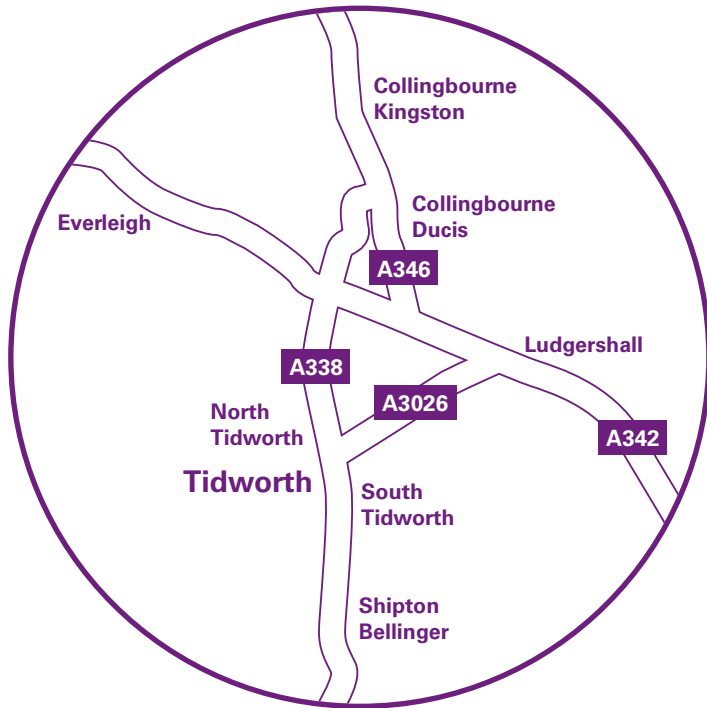

Tidworth Regional Resettlement Centre

By Road

From Marlborough A338. Once entering North Tidworth, pass the Esso garage on the right and go straight over the mini roundabout. Turn right at next junction and take the second right at VCP2 (Guardroom is 10m on the left).

From A303: Take the A338 for Marlborough and stay on the A338 until you enter North Tidworth. There is a sports oval on the left, turn left at the traffic lights. Turn left again and then take the second right at VCP2 (the Guardroom is 10m on the left).