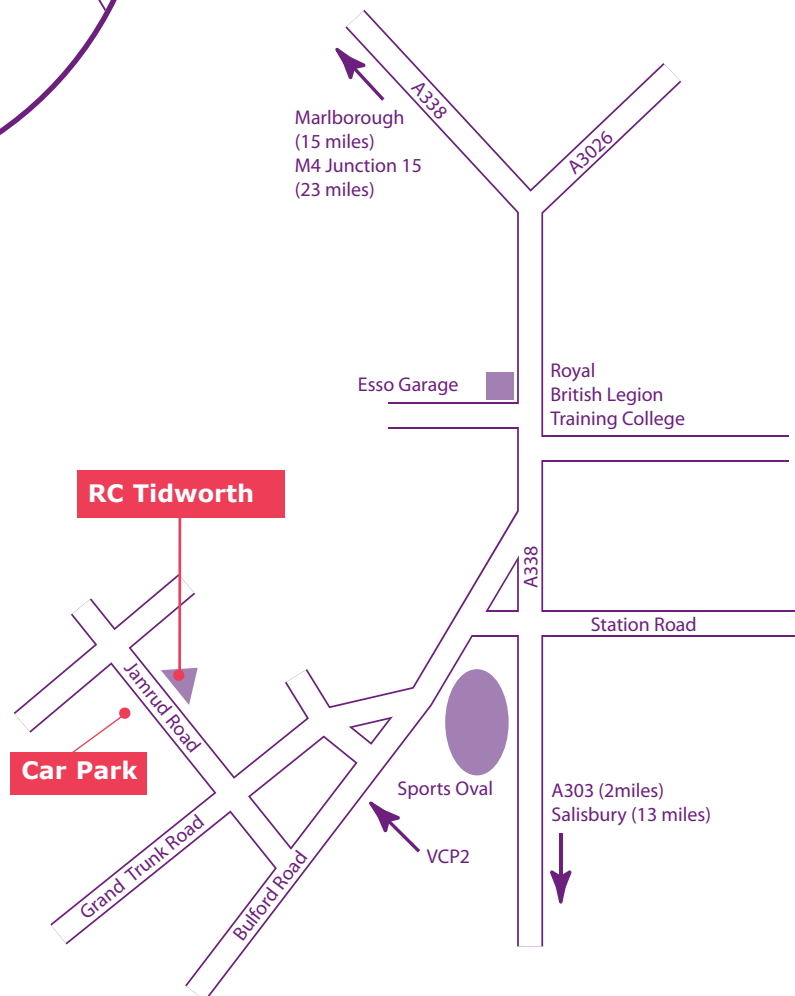

Tidworth Regional Resettlement Centre

By Road

From Marlborough A338. Once entering North Tidworth, pass the Esso garage on the right and go straight over the mini roundabout. Turn right at next junction and take the second right at VCP2 (Guardroom is 10m on the left).

From A303: Take the A338 for Marlborough and stay on the A338 until you enter North Tidworth. There is a sports oval on the left, turn left at the traffic lights. Turn left again and then take the second right at VCP2 (the Guardroom is 10m on the left).