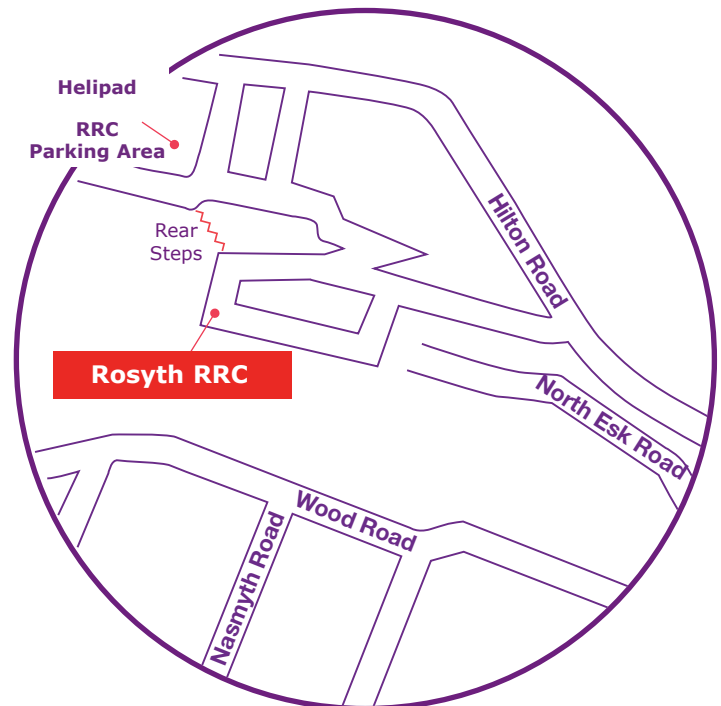

Parking

Parking for all course students is strictly restricted to the Helipad Area only. This is adjacent to the Warrant Officers & SR Mess, and you will be directed by the Main Gate staff. Students are requested not to park on the roadside but use only the designated car park. Access to the Resettlement Centre from the Helipad Area is via the rear steps. There are no parking spaces available at the Centre building. Students holding a disability badge please notify Resettlement Centre staff.

A temporary parking permit will be enclosed with your joining instructions and must be completed before arrival at MOD Caledonia if you intend to bring a car into the establishment.

Rosyth Regional Resettlement Centre
Building 3016
MOD Caledonia
Rosyth
Fife KY11 2XH

Tel: +44 (0)1383 858237

Fax: +44 (0)1383 858231

Mil. phone: 94740 8237 Mil. fax: 94740 8231

Main email: rrcrosyth@ctp.org.uk

Web: www.ctp.org.uk