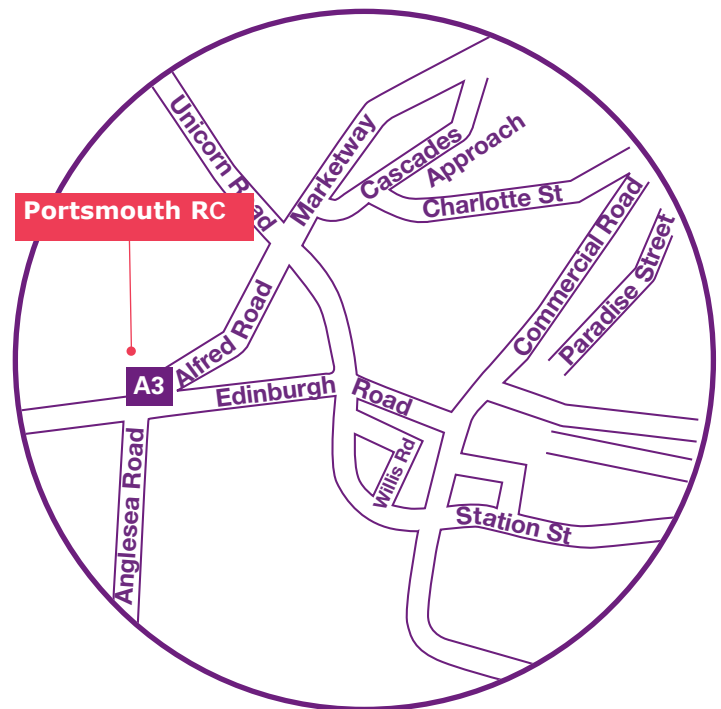

By Road

From M27 enter Portsmouth via M275. Follow signs for Historic Ships then HM Naval Base. Enter Naval Base via Trafalgar Gate on Flathouse Road, via Prospect Road. Obtain Car Pass from Pass Office then proceed to **HMS Nelson** via Anchor Gate. Once inside **HMS Nelson**, park in any available space and head for Rodney Block.

By Rail

Alight at Portsmouth & Southsea station. Walk 300 metres through Victoria Park to Queen Street road junction with traffic lights adjacent to **HMS Nelson** Main Gate.

Tel: +44 (0)23 9272 4130
Fax: +44 (0)23 9272 6713

Portsmouth
Resettlement Centre