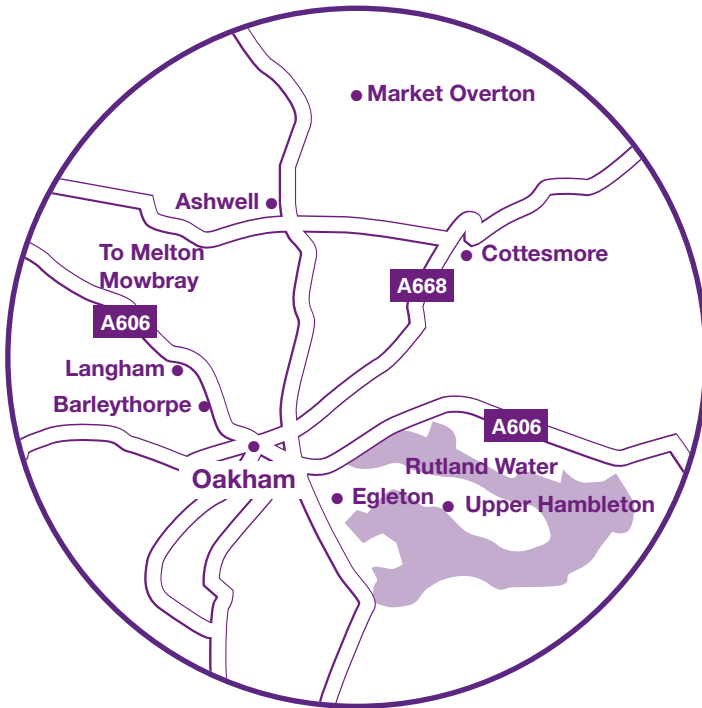

Cottesmore Regional Resettlement Centre

Cottesmore Regional Resettlement Centre
Kendrew Barracks
Cottesmore
Oakham
Rutland
LE15 7BL
Tel: +44 (0)1572 812241 ext: 7716
Fax: +44 (0)1572 813904
Mil. phone: 95341 7116
Mil. fax: 95341 3904
Main email: rccottesmore@ctp.org.uk
Web: www.ctp.org.uk

Directions

After entering through the main gate, take the first turning on the left opposite the Spar shop. Almost immediately, take the next left hand turning and follow the road a short way until you see an entrance into a large car park on your right.