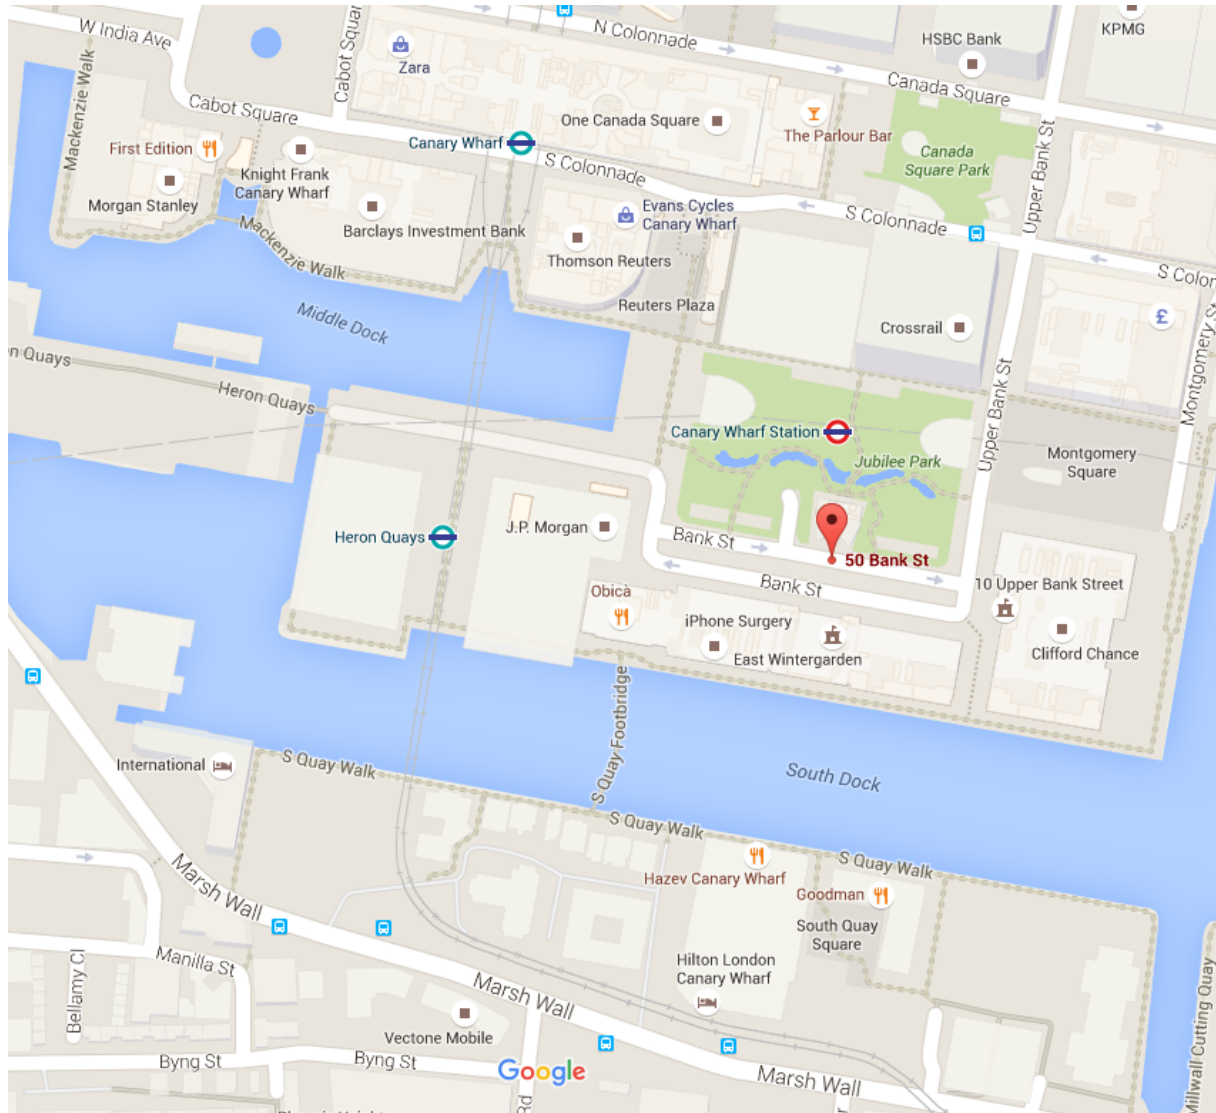

Career Transition Partnership Head Office

Rail

Canary Wharf and Heron Quays stations are within walking distance.

[Click to find on Google Maps](#)

CTP Head Office
Right Management
The Northern Trust Building
50 Bank Street
Canary Wharf
London E14 5NS