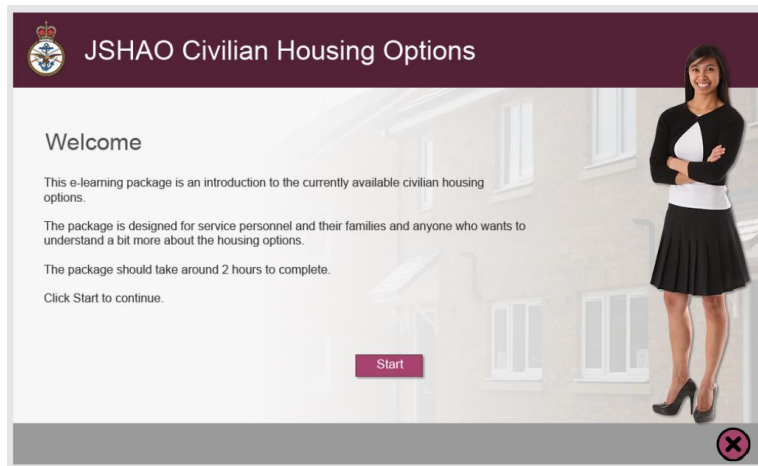

Are you a Serving member of the Armed Forces or a Civil Servant??

login to www.defencegateway.mod.uk

Defence Learning Env
(DLE)

Search for course code: JSHAO_01